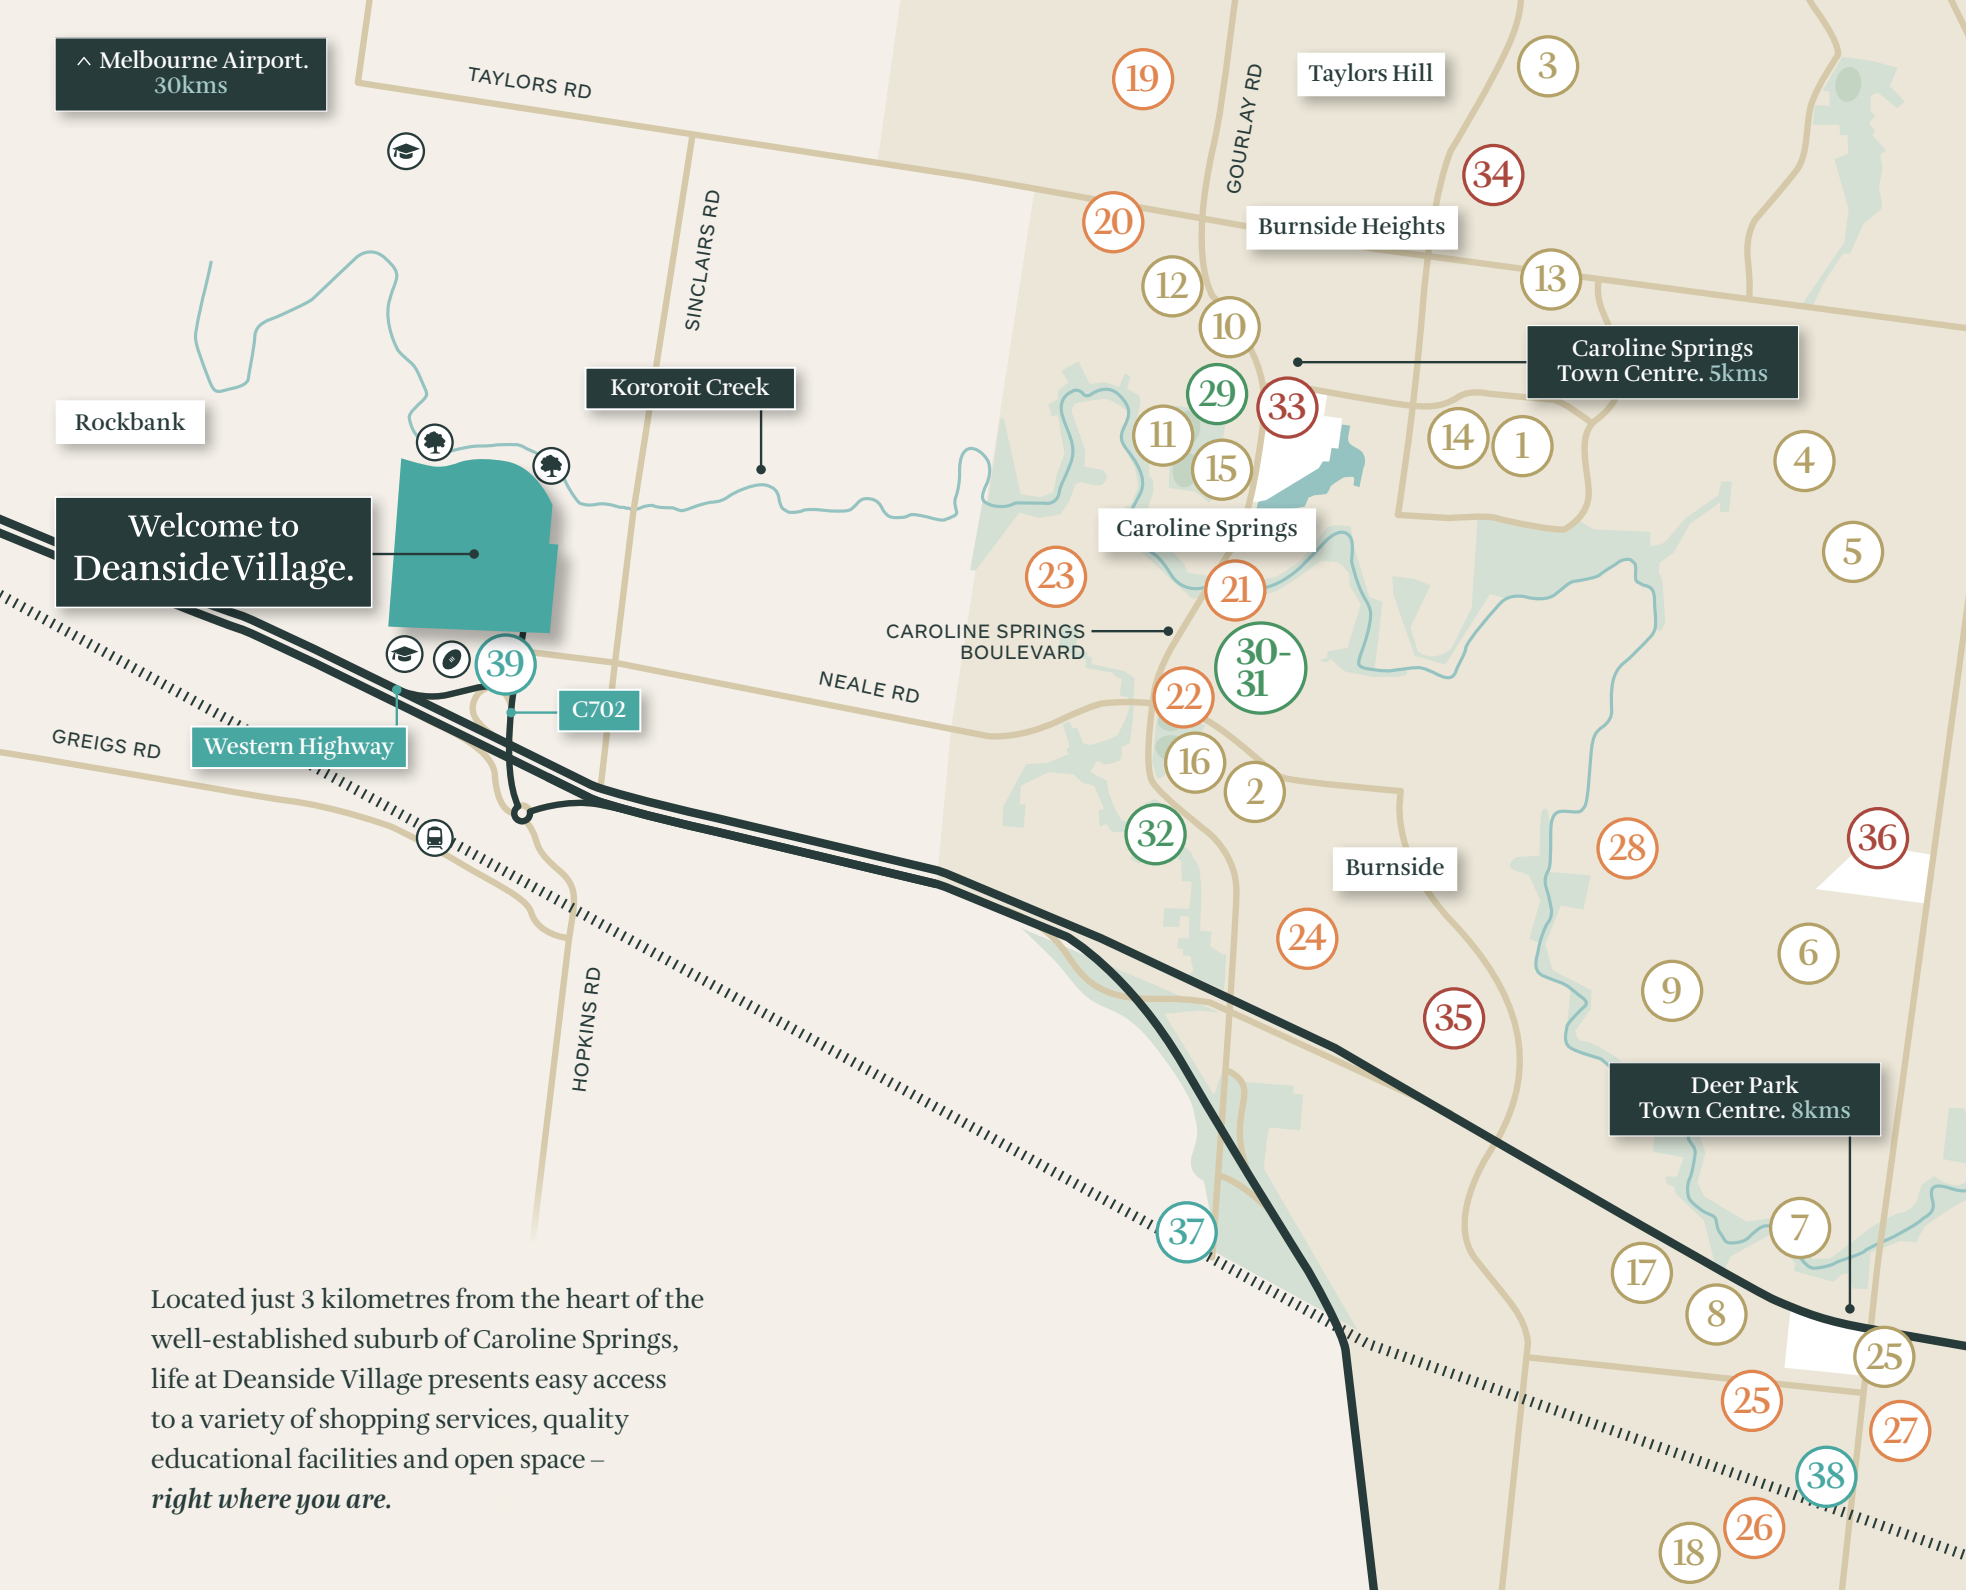

^ Melbourne Airport. 30kms

Rockbank

Welcome to Deanside Village.

Western Highway

C702

Kororoit Creek

Taylor's Hill

Burnside Heights

Caroline Springs Town Centre. 5kms

Caroline Springs

CAROLINE SPRINGS BOULEVARD

Burnside

Deer Park Town Centre. 8kms

Located just 3 kilometres from the heart of the well-established suburb of Caroline Springs, life at Deanside Village presents easy access to a variety of shopping services, quality educational facilities and open space – *right where you are.*

Education

Primary Schools

- 1 Kororoit Creek Primary School
- 2 Brookside P-9 College
- 3 Taylor's Hill Primary School
- 4 Kings Park Primary School
- 5 Movelle Primary School
- 6 Deer Park North Primary School
- 7 St Peter Chanel Primary School
- 8 Deer Park West Primary School

Secondary Schools

- 9 Victoria University Secondary College
- 10 Lakeview Senior College
- 11 Creekside College
- 12 Catholic Regional College Caroline Springs

Child Care / Kindergarten

- 13 Tiny Treasures Early Learning Centre
- 14 YMCA Kororoit Creek Early Learning
- 15 Little Flyers - Caroline Springs
- 16 Brookside Early Learning Centre
- 17 Orama St Childcare
- 18 Little Tinkers Family Daycare

Gardens & Reserves

- 19 Oakview Reserve
- 20 Botanical Reserve
- 21 Salina Reserve
- 22 Brookside Recreation Reserve
- 23 St Georges Avenue Reserve
- 24 Billingham Reserve
- 25 Bon Thomas Reserve
- 26 Fairway Reserve
- 27 John McLeod Reserve
- 28 Isabella Williams Memorial Reserve

Sports Facilities

- 29 Caroline Springs Skate Park
- 30 Westside Strikers Football Club
- 31 Caroline Springs Tennis Club
- 32 Caroline Springs Linear Reserve

Retail Centre

- 33 CS Square Shopping Centre
- 34 Watervale Shopping Centre
- 35 Burnside Hub Shopping Centre
- 36 Brimbank Shopping Centre

Transport

- 37 Caroline Springs Station
- 38 Deer Park Railway Station
- 39 Bus Stop

- Schools
- Sports Facilities
- Parks and Recreation
- Public Transport

1. Proposed Amenity

Amenity Map

deansidevillage.com.au